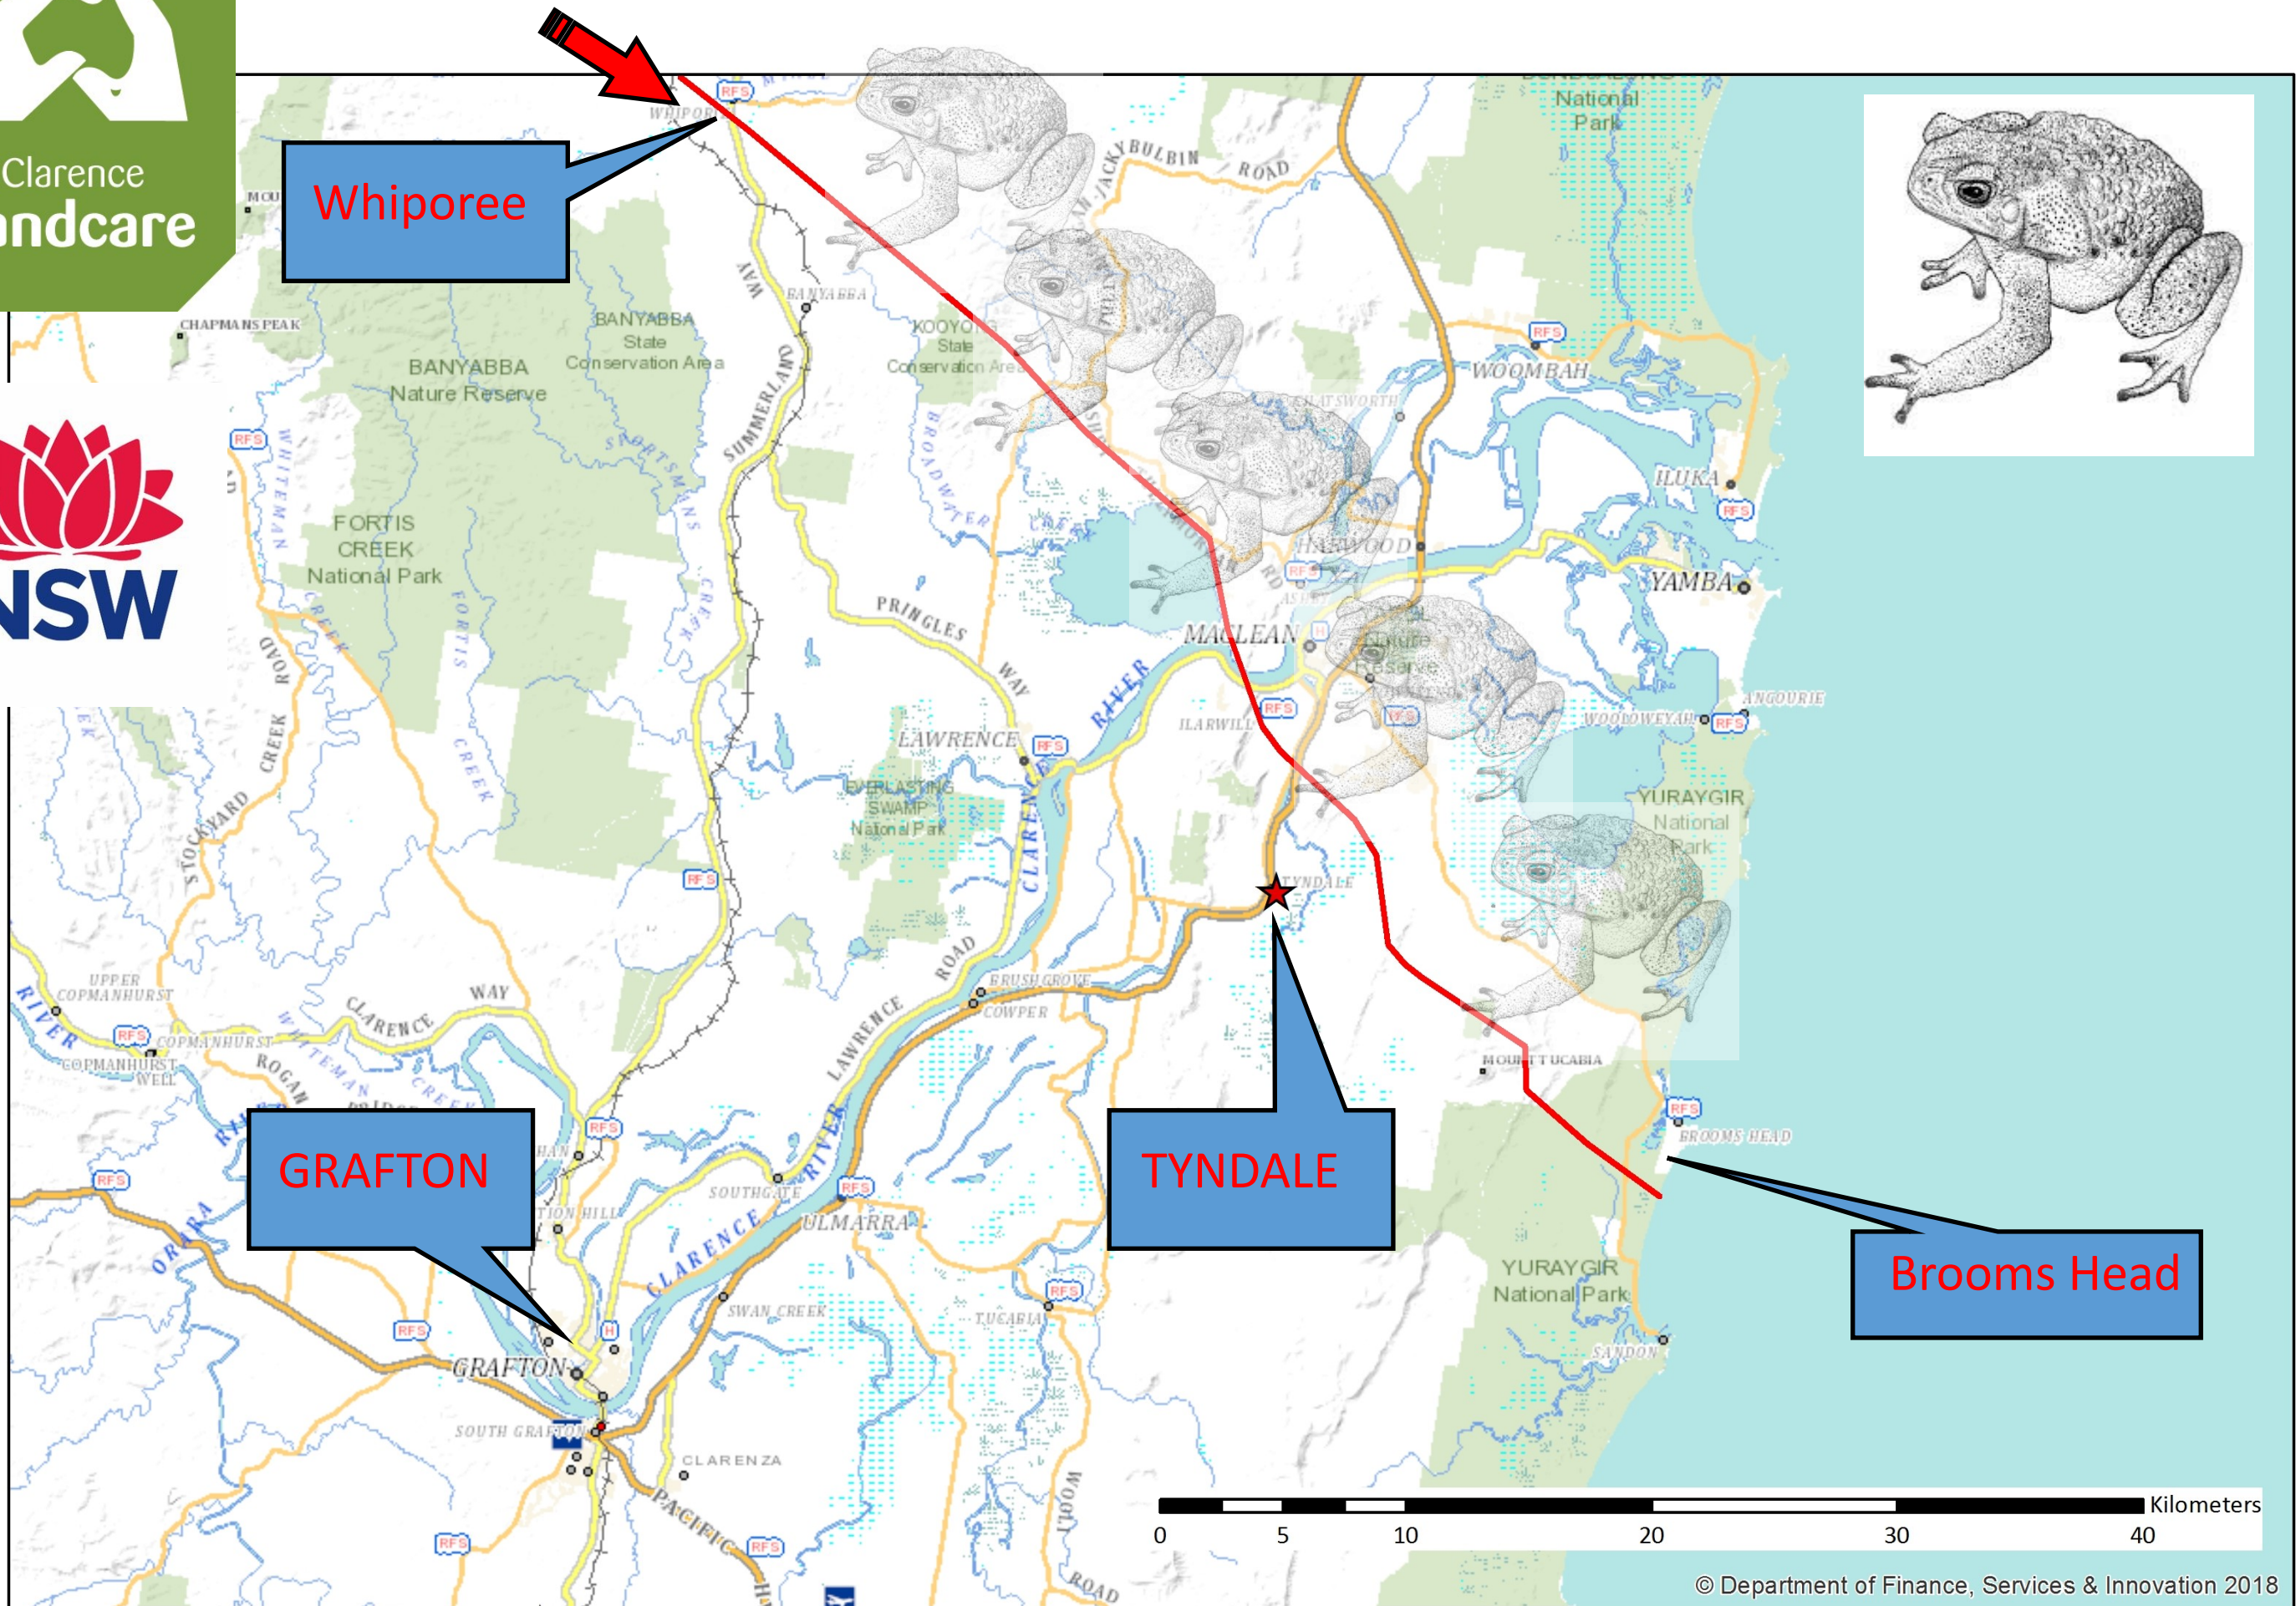

# The Red Line : the current Australian Southern FRONT of CANE TOADS

**Whiporee**

**GRAFTON**

**TYNDALE**

**Brooms Head**